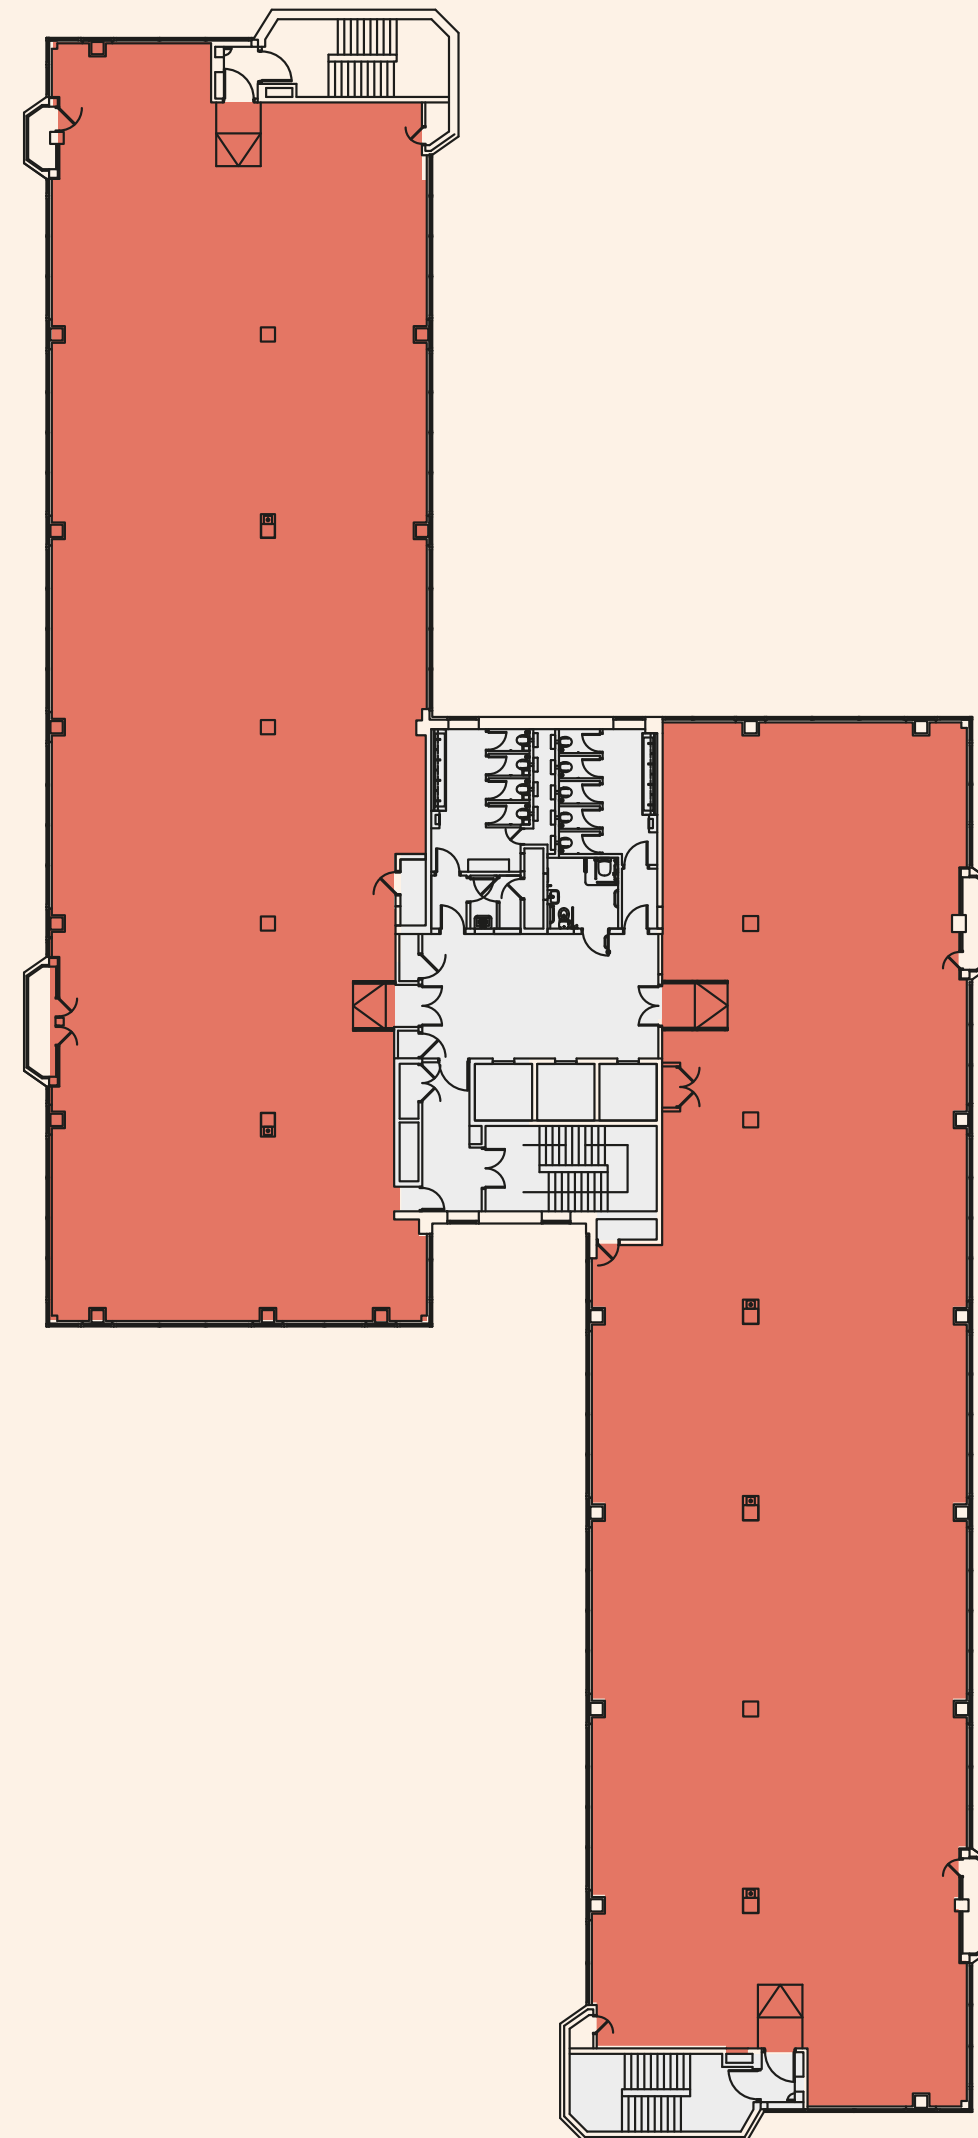

IVECO HOUSE

Floor	Use	sq ft	sq m
7th	Office	6,728	625.05
4th	Office	13,544	1,258.28
Total		20,272	1,883.33

Approximate IPMS3 floor areas

4th floor
13,544 sq ft / 1,258.28 sq m

- Office
- Core

7th floor
6,728 sq ft / 625.05 sq m

Plans not to scale. For indicative purposes only.