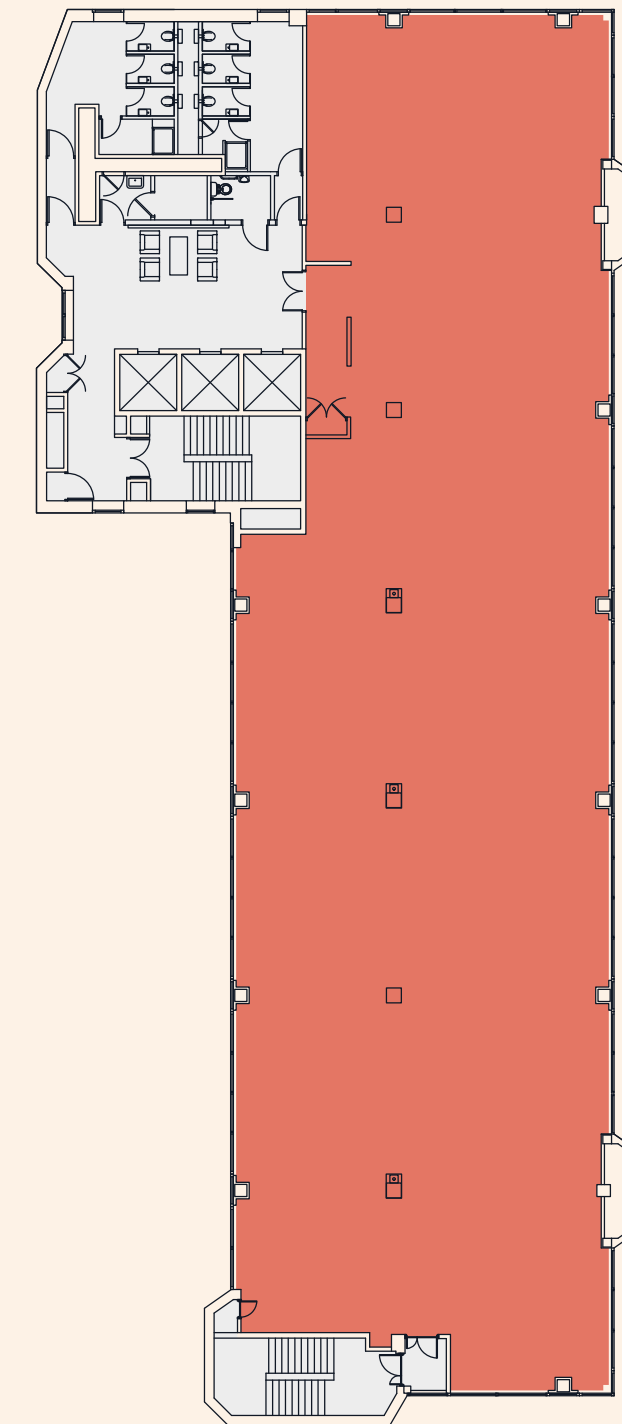

IVECO HOUSE

Floor	Use	sq ft	sq m
7th	Office	6,728	625.05
4th	Office	13,544	1,258.28
Total		20,272	1,883.33

Approximate IPMS3 floor areas

4th floor
13,544 sq ft / 1,258.28 sq m

- Office
- Core

7th floor
6,728 sq ft / 625.05 sq m

Plans not to scale. For indicative purposes only.